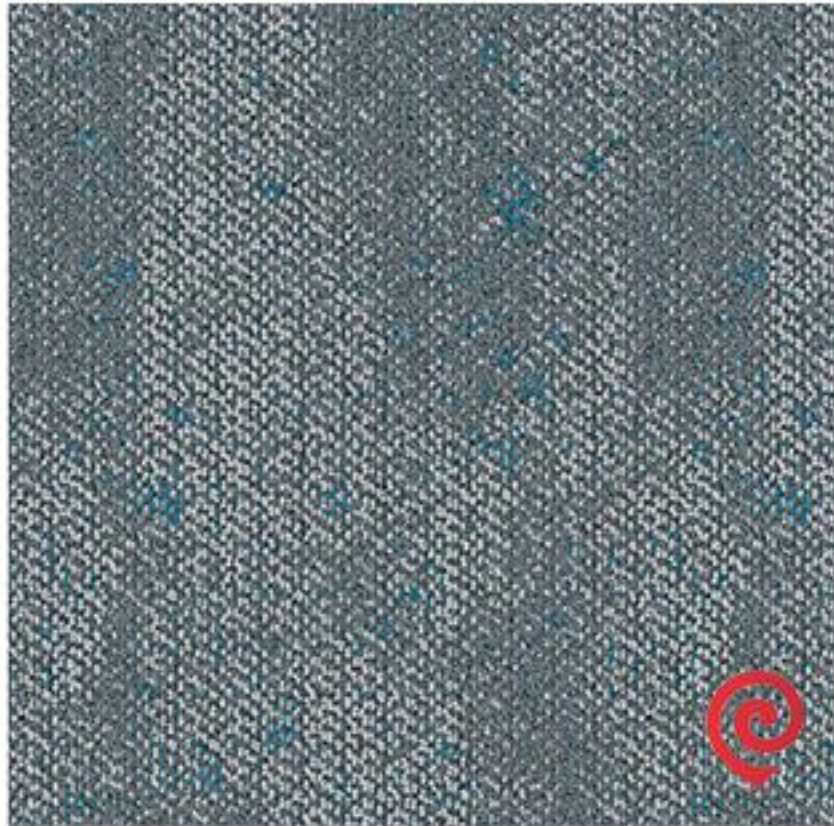

Premier Carpet

www.premiercarpet.ae

KUBA
CARPET TILE

KUBA

CARPET TILE

KUBA 001

KUBA 002

KUBA 003

KUBA 004

Technical Data

Pile Material : Nylon
Gauge : 1/12"
Pile Height : 3-5 mm
Total Thickness : 7.5 mm
Pile Weight : 650gsm
Primary Backing :
Non-woven Fabric
Secondary Backing:
PVC + Reinforced Glass Fiber
Dimension:50cmx50cm

KUBA

CARPET TILE

KUBA 005

KUBA 006

KUBA 007

KUBA 008

Technical Data

Pile Material : Nylon
Gauge : 1/12"
Pile Height : 3-5 mm
Total Thickness : 7.5 mm
Pile Weight : 650gsm
Primary Backing :
Non-woven Fabric
Secondary Backing:
PVC + Reinforced Glass Fiber
Dimension : 50 cm x 50 cm

KUBA 001

Premier Carpet

KUBA 002

Premier Carpet

KUBA 003

Premier Carpet

KUBA 004

Premier Carpet