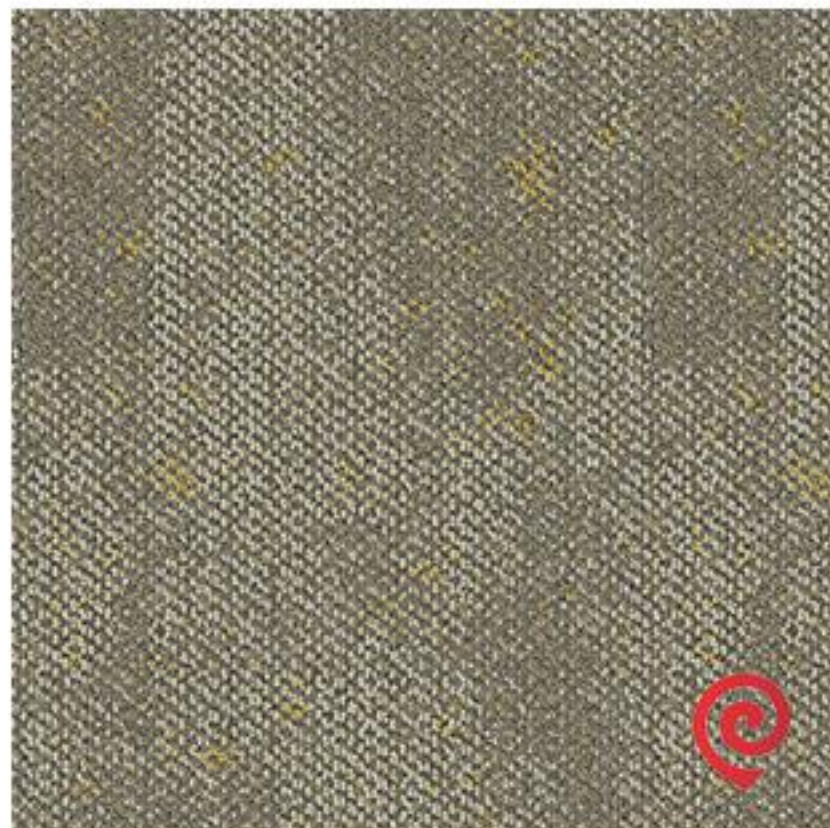

KUBA 004

Technical Data

Pile Material : Nylon
Gauge : 1/12"
Pile Height : 3-5 mm
Total Thickness : 7.5 mm
Pile Weight : 650gsm
Primary Backing :
Non-woven Fabric
Secondary Backing:
PVC + Reinforced Glass Fiber
Dimension:50cmx50cm

KUBA

CARPET TILE

KUBA 005

KUBA 006

KUBA 007

KUBA 008

Technical Data

Pile Material : Nylon
Gauge : 1/12"
Pile Height : 3-5 mm
Total Thickness : 7.5 mm
Pile Weight : 650gsm
Primary Backing :
Non-woven Fabric
Secondary Backing:
PVC + Reinforced Glass Fiber
Dimension : 50 cm x 50 cm

KUBA 001

Premier Carpet

KUBA 002

Premier Carpet

KUBA 003

Premier Carpet

KUBA 004

Premier Carpet